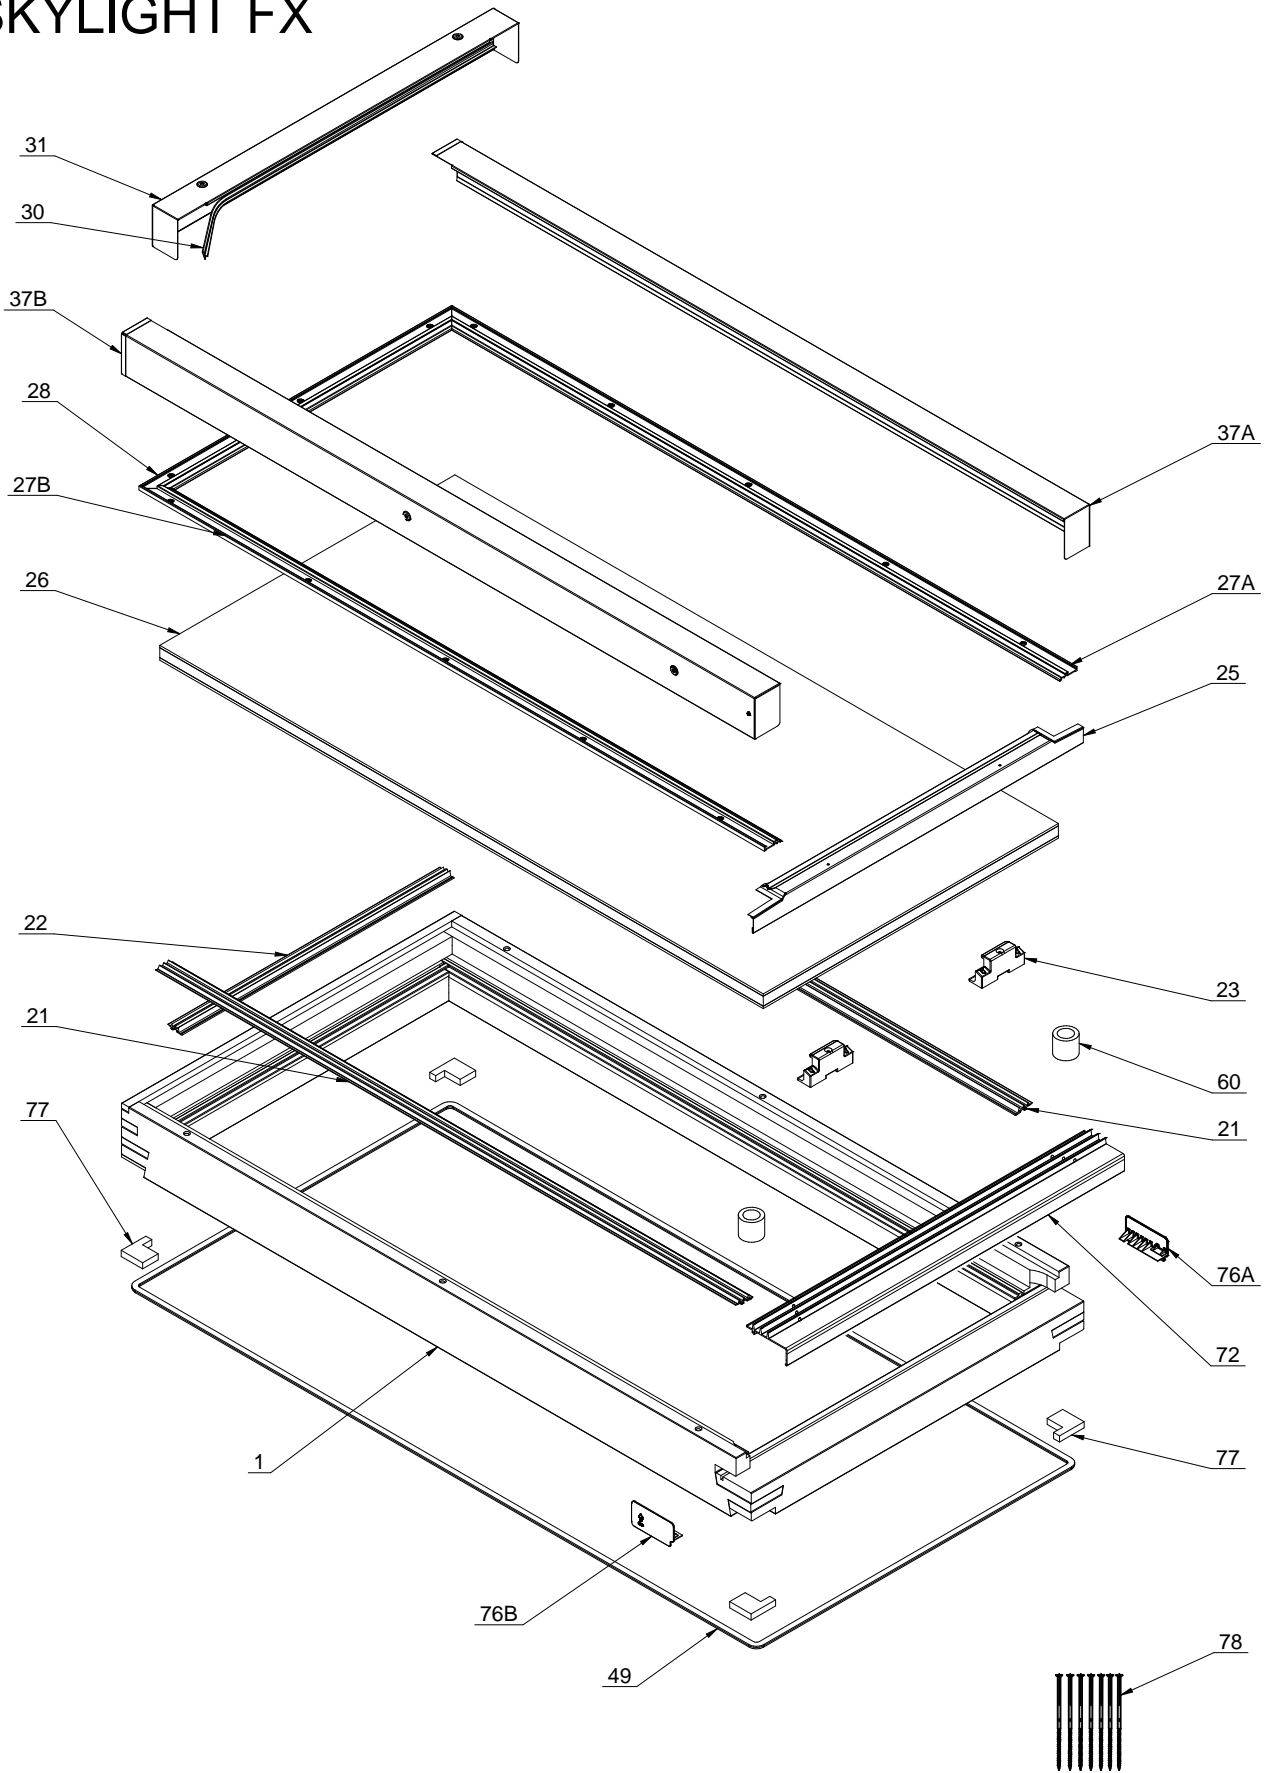

SKYLIGHT FX

FX fixed skylights			
Part number	Part description	Quantity per	Material
1	Wooden frame	1	Pressure treated pine timber
21	Glazing side gasket	2	EPDM
22	Glazing bottom gasket	1	EPDM
23	Glazing bracket	2	POM
25	Bottom glazing profile	1	Aluminium
26	Glazing unit	1	-
27A	Glazing profile left	1	Aluminium
27B	Glazing profile right	1	Aluminium
28	Top glazing profile	1	Aluminium
30	Top covering profile gasket BB140	1	EPDM
31	Top covering profile	1	Aluminium
37A	Side covering profile left	1	Aluminium
37B	Side covering profile right	1	Aluminium
49	Perimeter gasket	1	EPDM
60	Foam inserts	2	Polyethylene foam
72	Bottom condensation gasket	1	EPDM
76A	Side condensation gasket cap left	1	Polypropylene
76B	Side condensation gasket cap right	1	Polypropylene
77	Frame corner seals	2	Polyethylene foam
78	Mounting screws 6x180mm	5 - 7	Galvanised steel

A-A
1:2

B-B
1:2