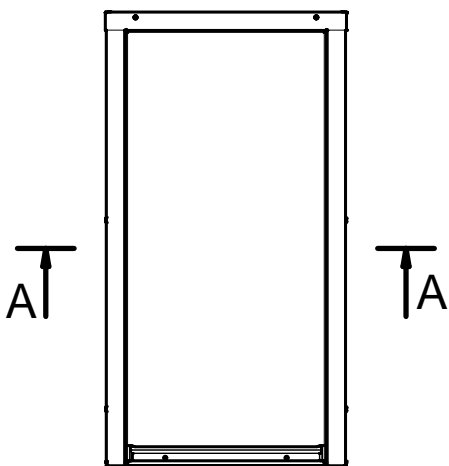

SKYLIGHT FX

FX fixed skylights			
Part number	Part description	Quantity per	Material
1	Wooden frame	1	Pressure treated pine timber
21	Glazing side gasket	2	EPDM
22	Glazing bottom gasket	1	EPDM
23	Glazing bracket	2	POM
25	Bottom glazing profile	1	Aluminium
26	Glazing unit	1	-
27A	Glazing profile left	1	Aluminium
27B	Glazing profile right	1	Aluminium
28	Top glazing profile	1	Aluminium
30	Top covering profile gasket BB140	1	EPDM
31	Top covering profile	1	Aluminium
37A	Side covering profile left	1	Aluminium
37B	Side covering profile right	1	Aluminium
49	Perimeter gasket	1	EPDM
60	Foam inserts	2	Polyethylene foam
72	Bottom condensation gasket	1	EPDM
76A	Side condensation gasket cap left	1	Polypropylene
76B	Side condensation gasket cap right	1	Polypropylene
77	Frame corner seals	2	Polyethylene foam
78	Mounting screws 6x180mm	5 - 7	Galvanised steel

A-A
1:2

B-B
1:2