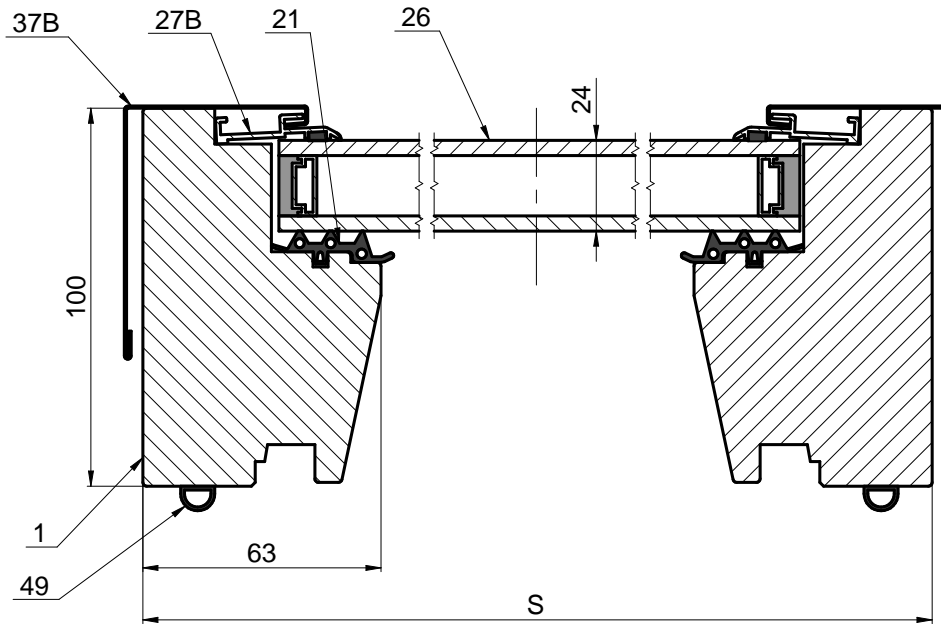

SKYLIGHT FX

FX fixed skylights			
Part number	Part description	Quantity per	Material
1	Wooden frame	1	Pressure treated pine timber
21	Glazing side gasket	2	EPDM
22	Glazing bottom gasket	1	EPDM
23	Glazing bracket	2	POM
25	Bottom glazing profile	1	Aluminium
26	Glazing unit	1	-
27A	Glazing profile left	1	Aluminium
27B	Glazing profile right	1	Aluminium
28	Top glazing profile	1	Aluminium
30	Top covering profile gasket BB140	1	EPDM
31	Top covering profile	1	Aluminium
37A	Side covering profile left	1	Aluminium
37B	Side covering profile right	1	Aluminium
49	Perimeter gasket	1	EPDM
60	Foam inserts	2	Polyethylene foam
72	Bottom condensation gasket	1	EPDM
76A	Side condensation gasket cap left	1	Polypropylene
76B	Side condensation gasket cap right	1	Polypropylene
77	Frame corner seals	2	Polyethylene foam
78	Mounting screws 6x180mm	5 - 7	Galvanised steel

A-A
1:2

B-B
1:2