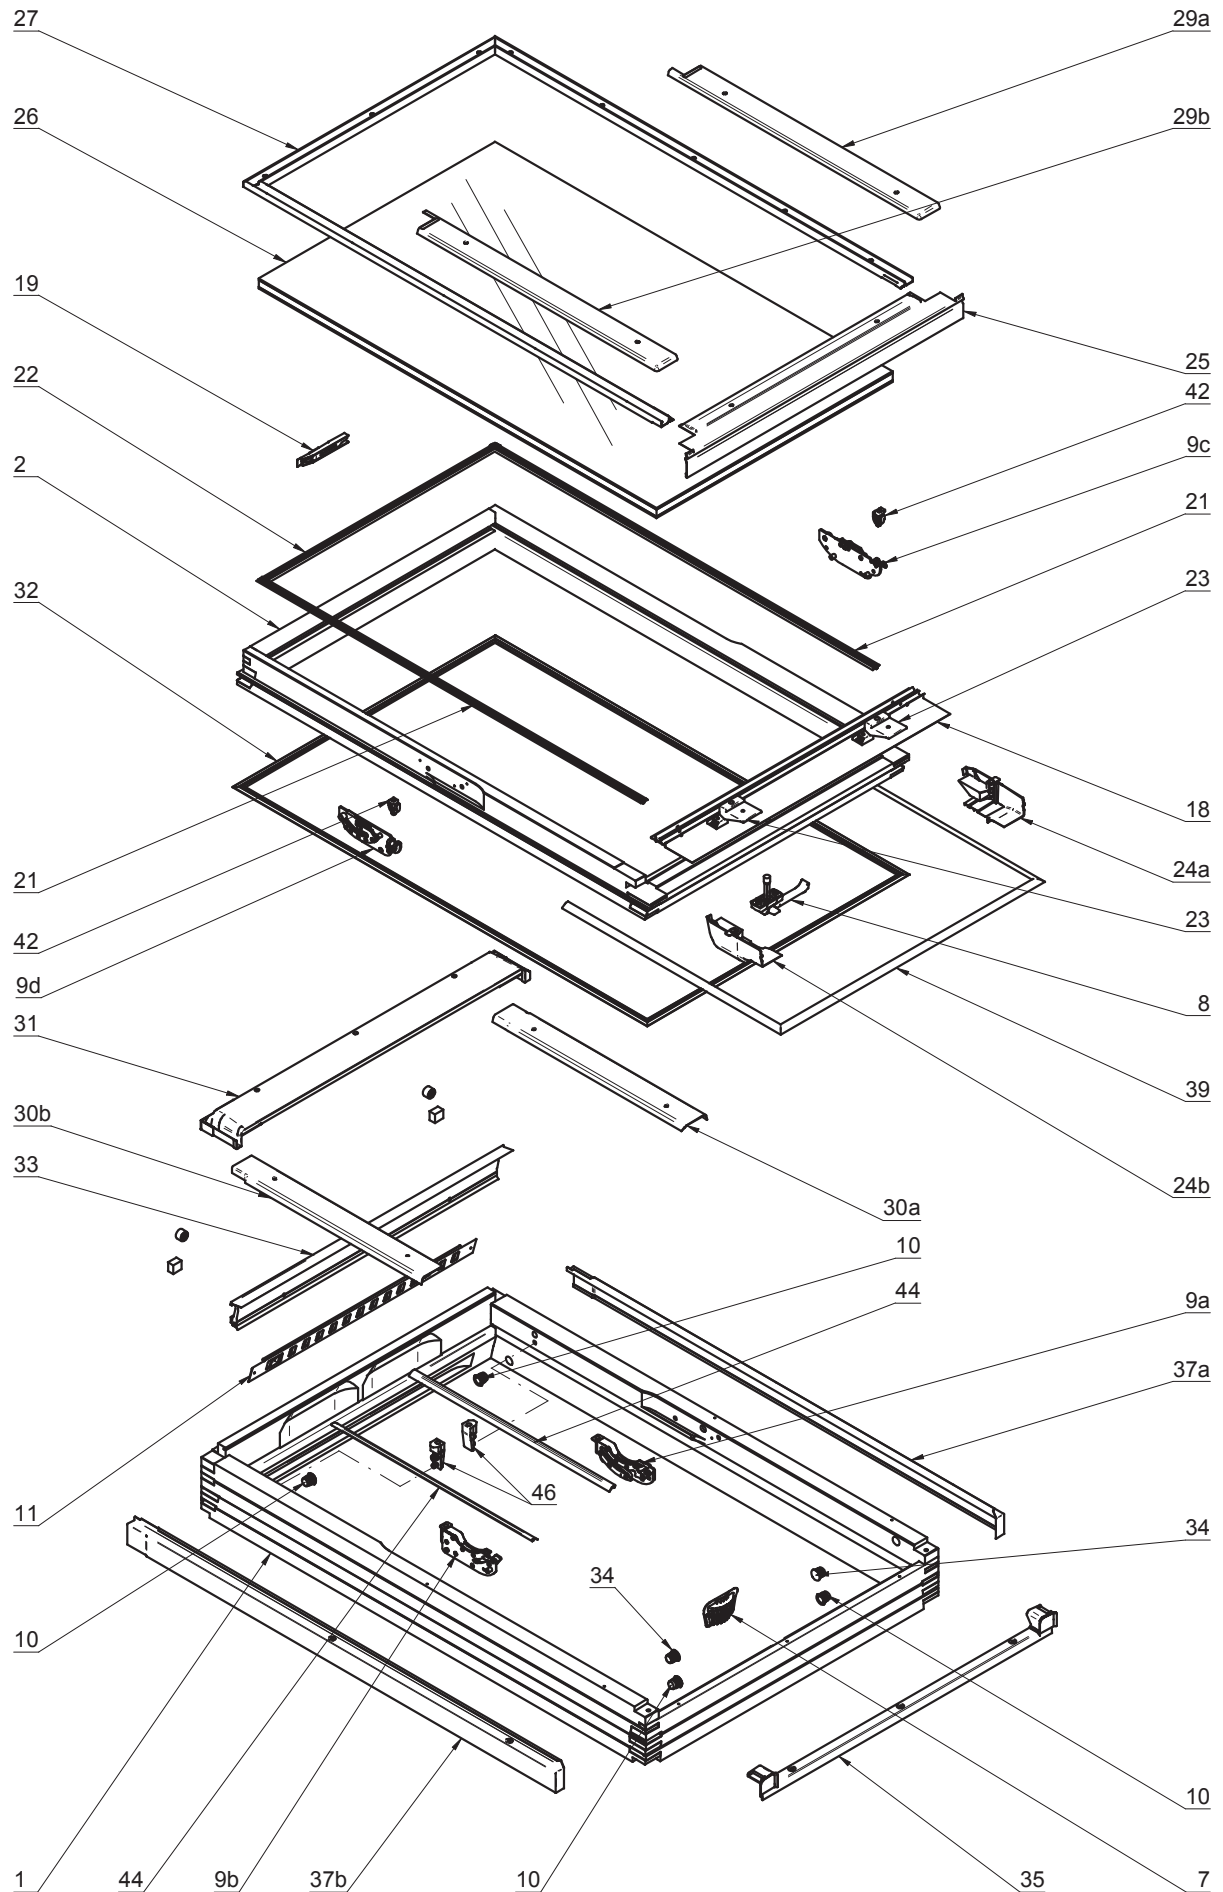

## List of elements of FT window

Element No.	Element name
1	Frame
2	Sash
7	Locking element
8	Handle
9a	Left hinge – part of the frame
9b	Right hinge – part of the frame
9c	Left hinge – part of the sash
9d	Right hinge – part of the sash
10	Bolt plug
11	Air grate
18	Condensation seal
19	Bolt
21	Sub-pane seal – side
22	Sub-pane seal – upper
23	Sub-pane support
24a	Sash plug - left
24b	Sash plug - right
25	Profile clamping bottom of the pane
26	Glazing unit
27	Pane clamping profile
29a	Bottom trapezoid profile – left
29b	Bottom trapezoid profile – right
30a	Upper trapezoid profile – left
30b	Upper trapezoid profile – right
31	Hood
32	Peripheral seal
33	Ventilation slat
34	Frame slider
35	Profile covering bottom of the frame
37a	Profile covering side of the frame - left
37b	Profile covering side of the frame – right
39	Welded adhering seal
42	Anchor pin
44	Adhering seal – side
46	Covering sheet mount